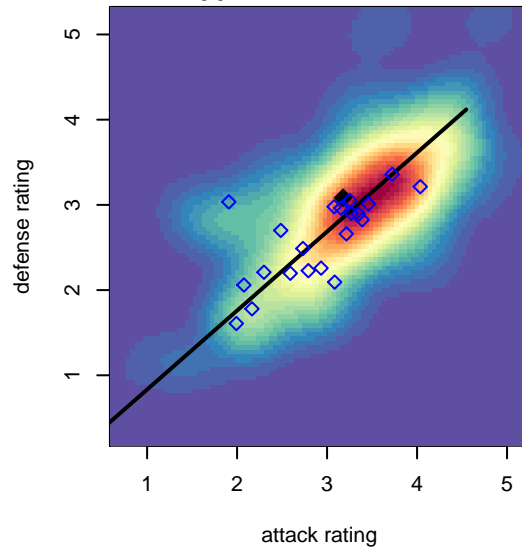

**attack and defense rating
relative to others at age
and all opponents in last 13 months**