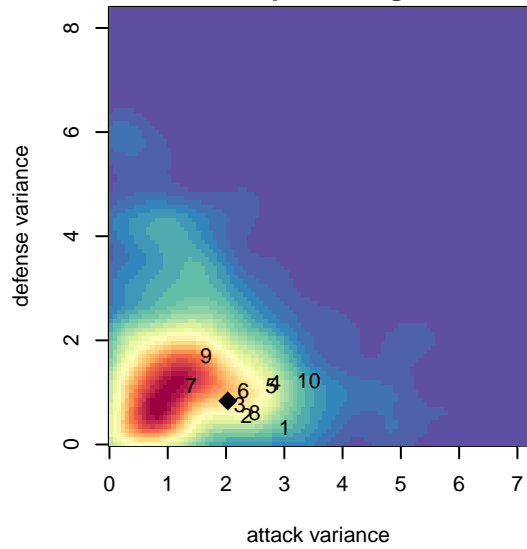

**attack and defense variance (black dot)
relative to other teams
and top 10 in region**