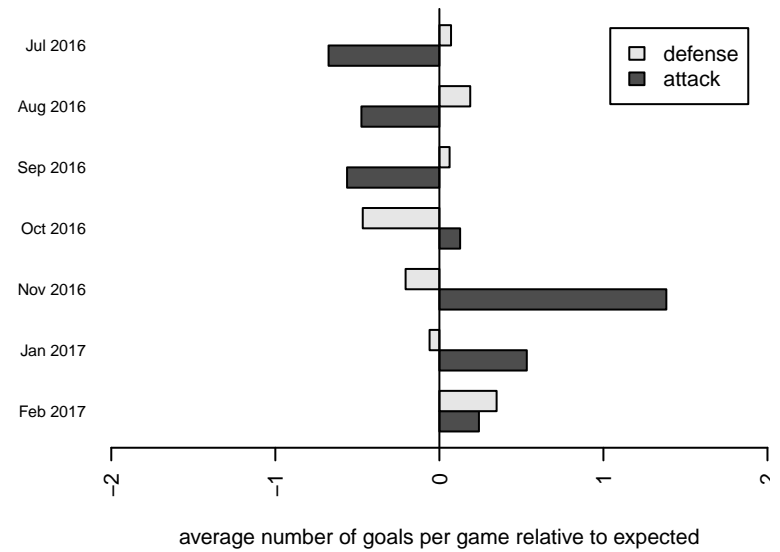

Performance relative to 13 month average