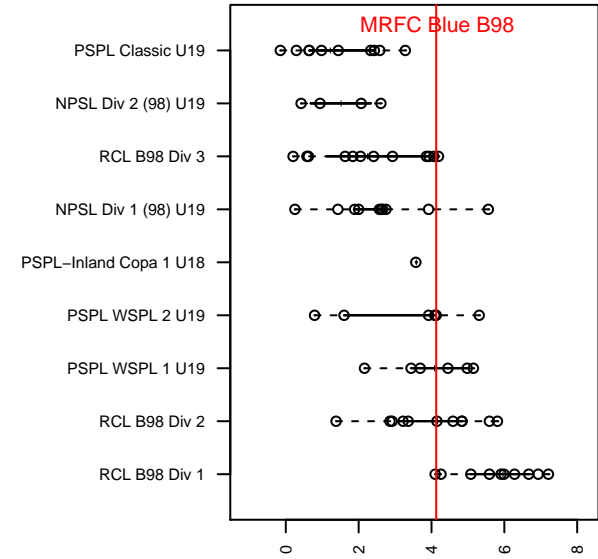

**attack and defense rating
relative to others at age
and all opponents in last 13 months**