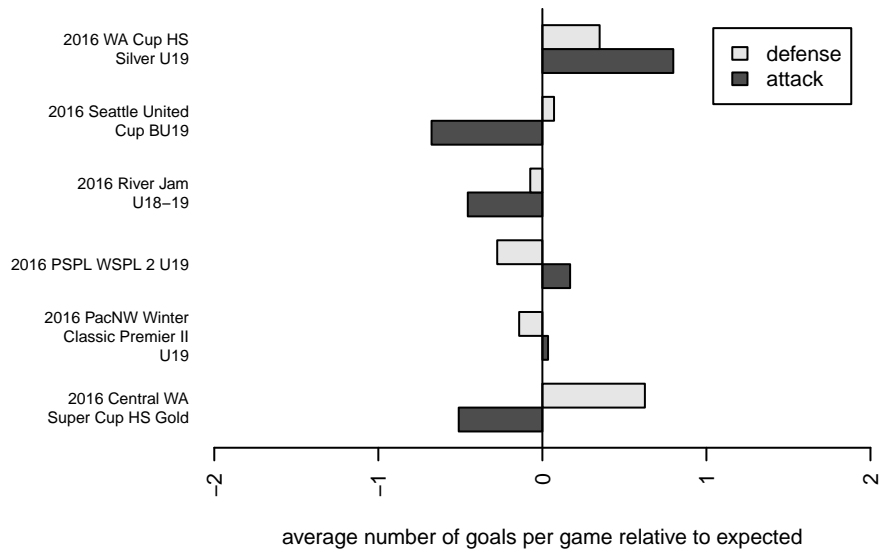

Performance relative to 13 month average