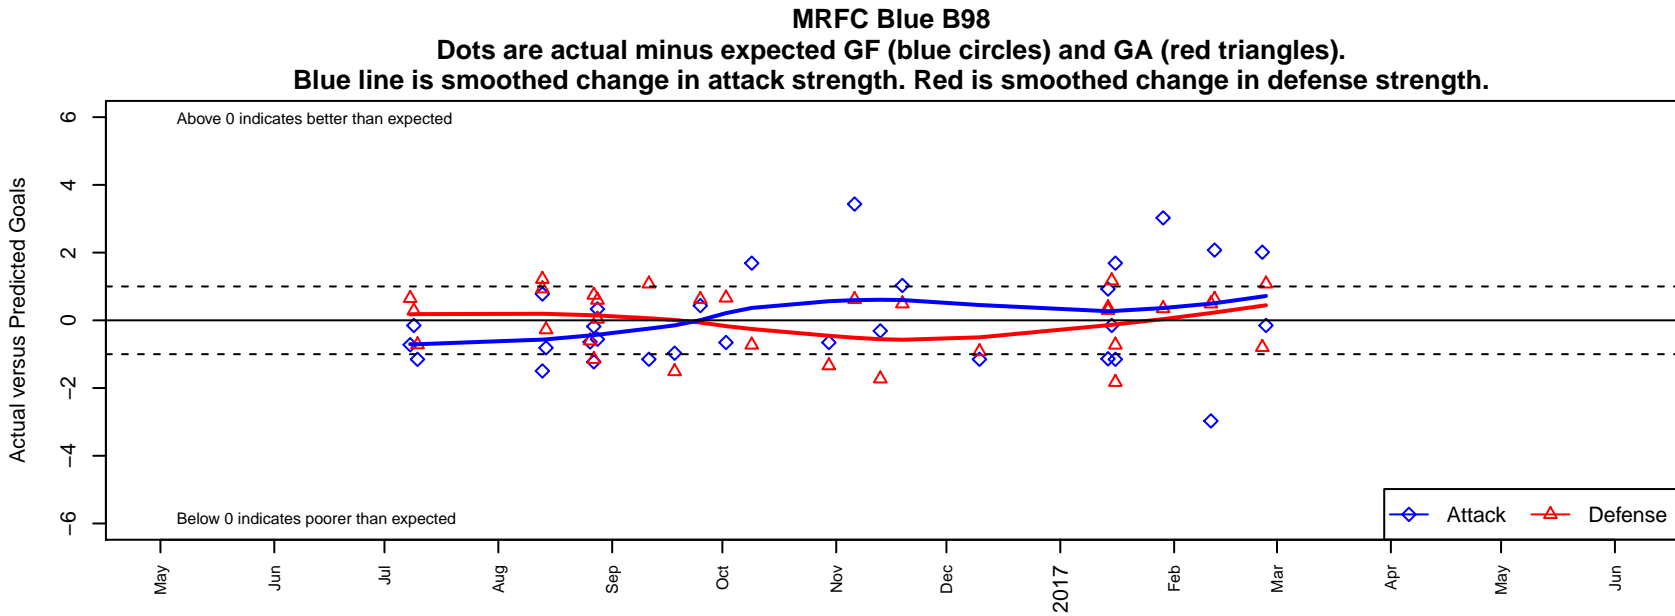

**attack and defense variance (black dot)
relative to other teams
and top 10 in region**

**attack and defense rating
relative to others at age
and all opponents in last 13 months**

MRFC Blue B98

Mount Rainier FC
Sumner, WA
B98 total strength=1703
attack=23.99 defense=21.84
fall league = PSPL WSPL 2 U19
notes= Flint 2016

alt names used:
MT. RAINIER FCMRFC B98 BLUE
MRFC B98 Flint
MRFC B98 (Flint)
MRFC B98 Blue
MRFC B98 Flint
MT. RAINIER FC MRFC B98 BLUE (WA)

Venues played:
2016 Seattle United Cup BU19
2016 Central WA Super Cup HS Gold
2016 River Jam U18-19
2016 PSPL WSPL 2 U19
2016 PacNW Winter Classic Premier II U19
2016 WA Cup HS Silver U19